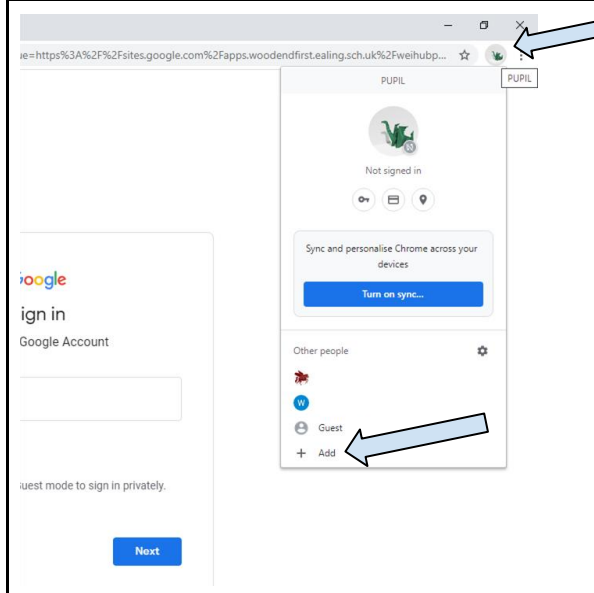

Google Login ERROR 404

1. Go to www.woodendfirst.ealing.sch.uk
2. Click on Hub Login

1. Oh no! 404 error

1. Click on the icon in the top right hand corner of **Google Chrome**. It could be a picture or letter.
2. On the drop down menu click on your child's name or add your child's Google account details.